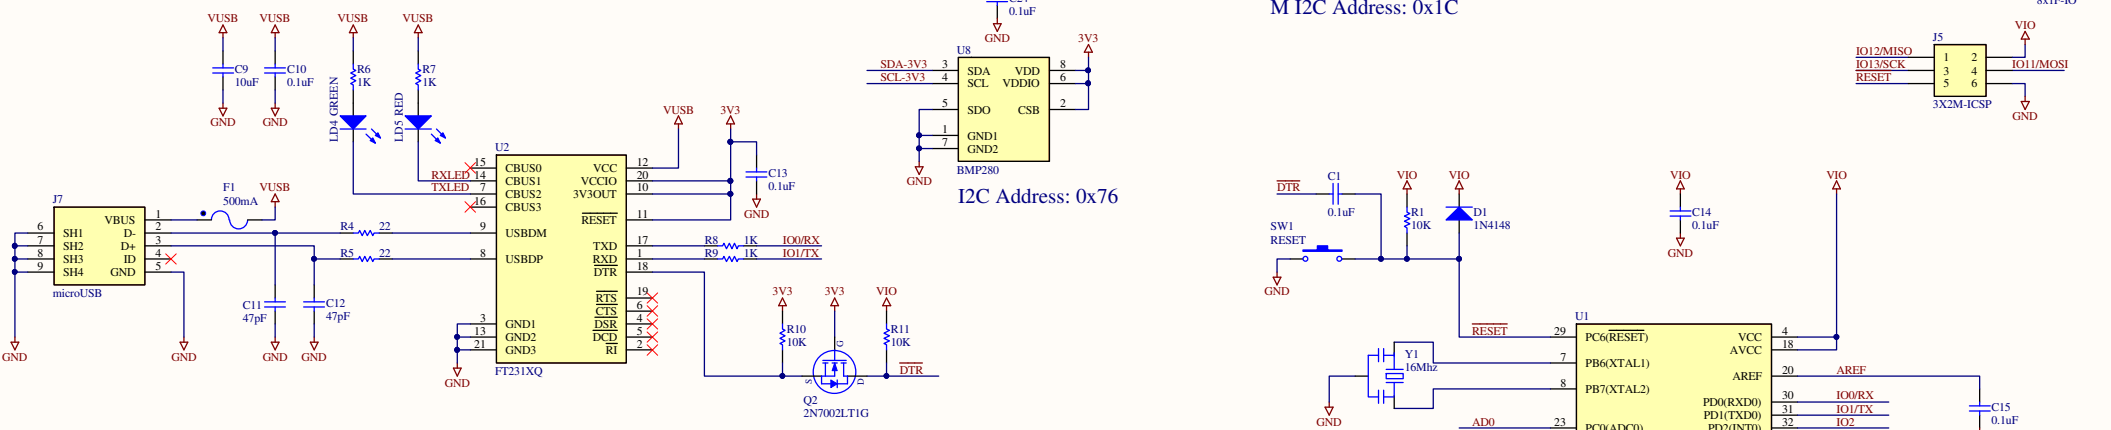

16-BIT Humidity and Temperature Sensor

GRAVITECH WWW.GRAVITECH.US	MADE IN U.S.A ELECTRONIC EXPERIMENTAL SOLUTIONS	
	TITLE: Lambda	
DWG NUMBER:		REV: 1.0
DATE: 2/4/2016	SIDE:	SHEET: 1/1