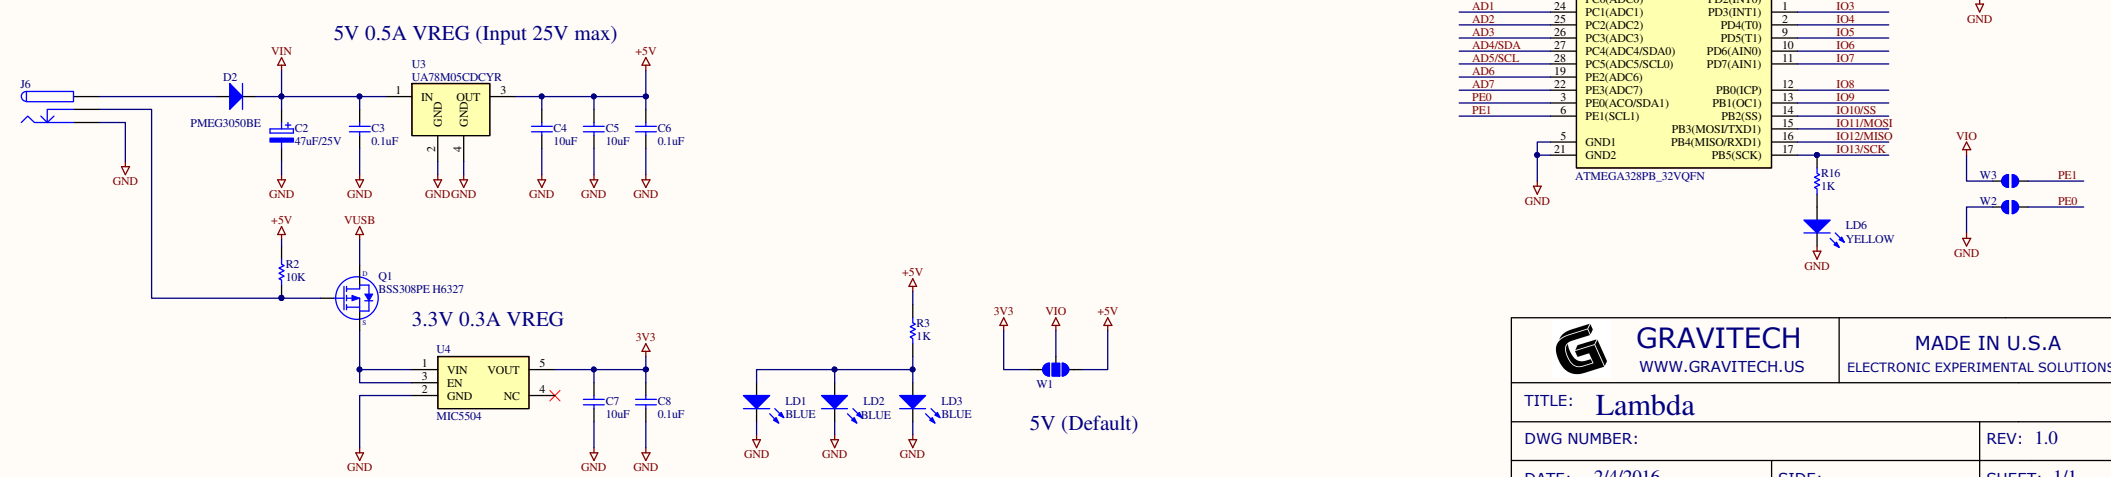

16-BIT Humidity and Temperature Sensor

GRAVITECH WWW.GRAVITECH.US	MADE IN U.S.A ELECTRONIC EXPERIMENTAL SOLUTIONS	
	TITLE: Lambda	
DWG NUMBER:		REV: 1.0
DATE: 2/4/2016	SIDE:	SHEET: 1/1