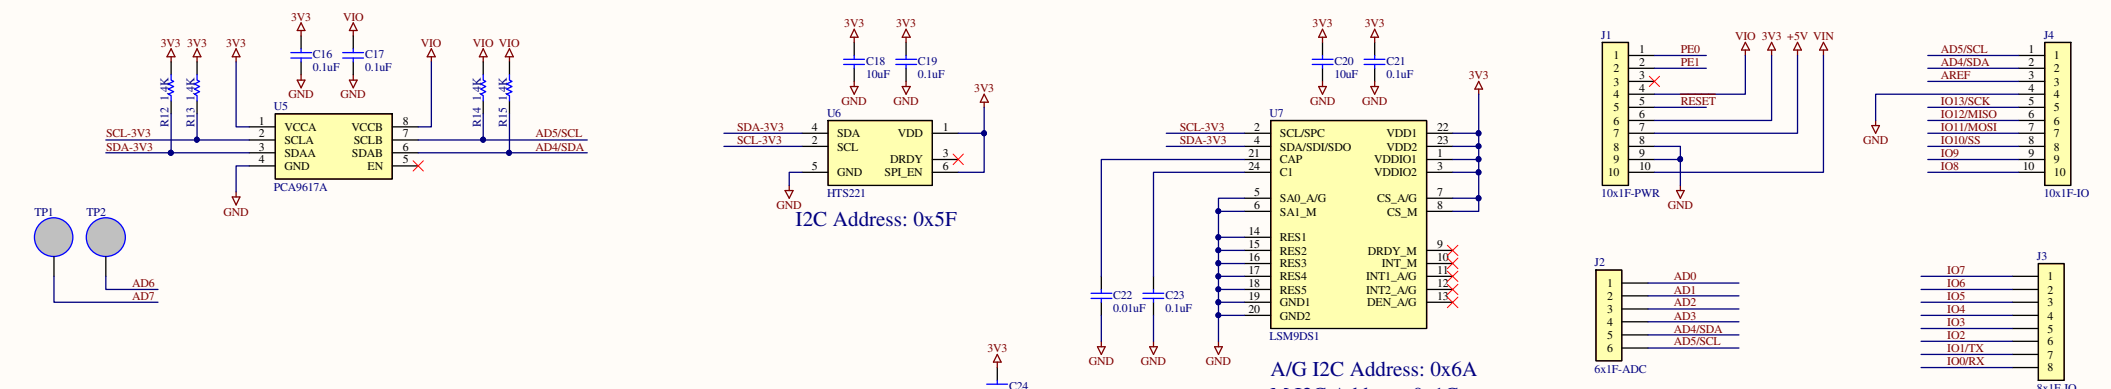

16-BIT Humidity and Temperature Sensor

GRAVITECH WWW.GRAVITECH.US	MADE IN U.S.A ELECTRONIC EXPERIMENTAL SOLUTIONS	
	TITLE: Lambda	
DWG NUMBER:		REV: 1.0
DATE: 2/4/2016	SIDE:	SHEET: 1/1